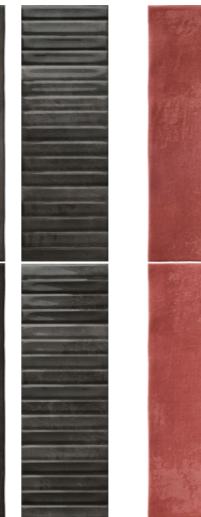

# Caramela

STUDIO  
arte

CERAMIC WALL TILES

CAA75300

CAA75301

CAA75302

CAA75303

CAA75304

CAA75305

CAA75306

CAA75307

CAA1307-KK

CAA75308

CAA1308-KK

CAA75309

## SIZES & FINISHES

**75x300mm**  
3"x12"  
14 Faces

**100x300mm**  
8"x24"  
1 Faces

Glossy

WALL: CAA75307  
75x300mm/3"x12"

WALL: CAA75303  
75x300mm/3"x12"

WALL: CAA75300  
75x300mm/3"x12"

WALL: CAA75301  
75x300mm/3"x12"