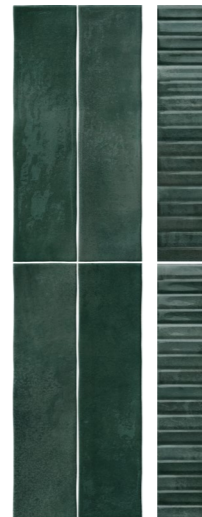

# Caramela

STUDIO  
arte

CERAMIC WALL TILES

CAA75300

CAA75301

CAA75302

CAA75303

CAA75304

CAA75305

CAA75306

CAA75307

CAA1307-KK

CAA75308

CAA1308-KK

CAA75309

## SIZES & FINISHES

**75x300mm**  
3"x12"  
14 Faces

**100x300mm**  
8"x24"  
1 Faces

Glossy

WALL: CAA75307  
75x300mm/3"x12"

WALL: CAA75303  
75x300mm/3"x12"

WALL: CAA75300  
75x300mm/3"x12"

WALL: CAA75301  
75x300mm/3"x12"